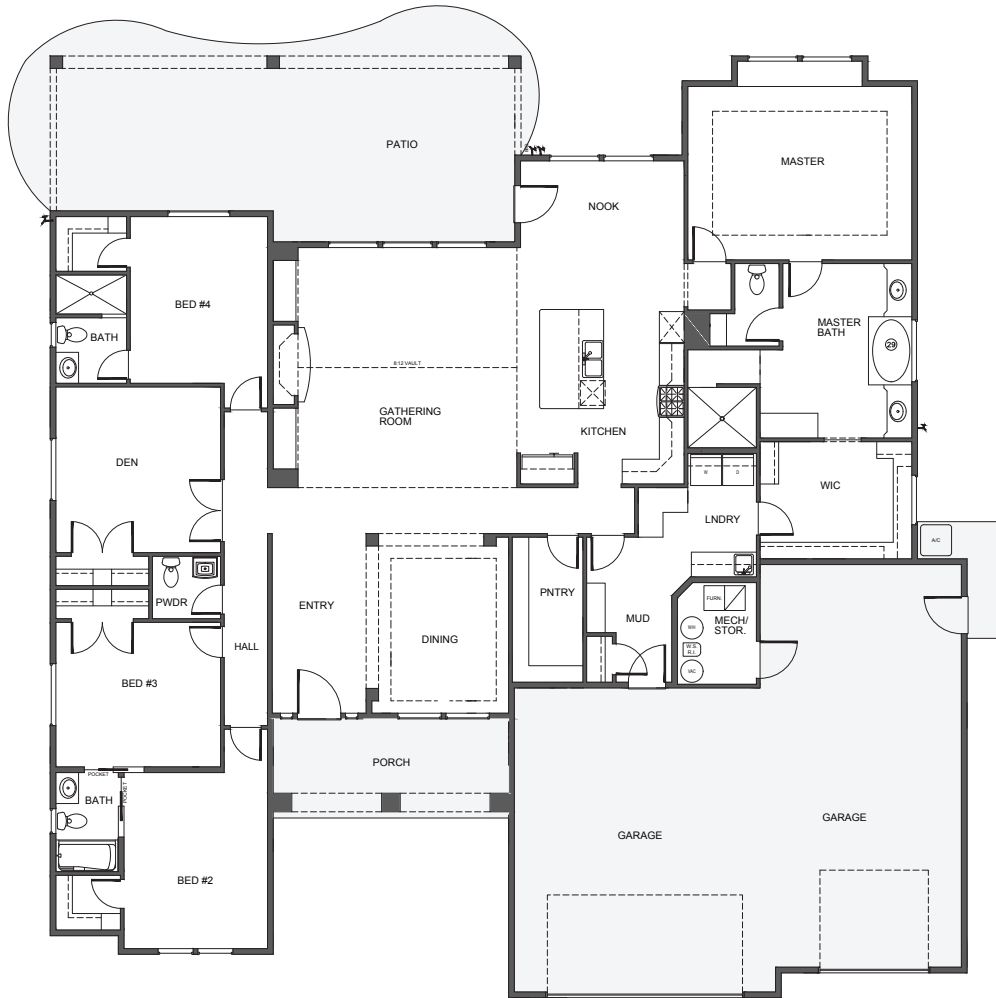

# THE CLOE CATHERINE

3,173 Sq. Ft.  
 4 Bedrooms  
 3½ Bathrooms  
 Den  
 Formal Dining Room  
 Large Gathering Room  
 Covered Patio with Fire Pit  
 3 Car Garage

To view floor plans and a gallery showing of our work, visit...  
[www.JamesClydeHomes.com](http://www.JamesClydeHomes.com)

# JAMES CLYDE *Homes*

RCE-689

\*Floorplans are a representation of the homes and may vary significantly based on elevation and selected options and may change without notice. Optional features may be included at additional cost subject to construction cut off dates. Buyer to verify all. RCE-689