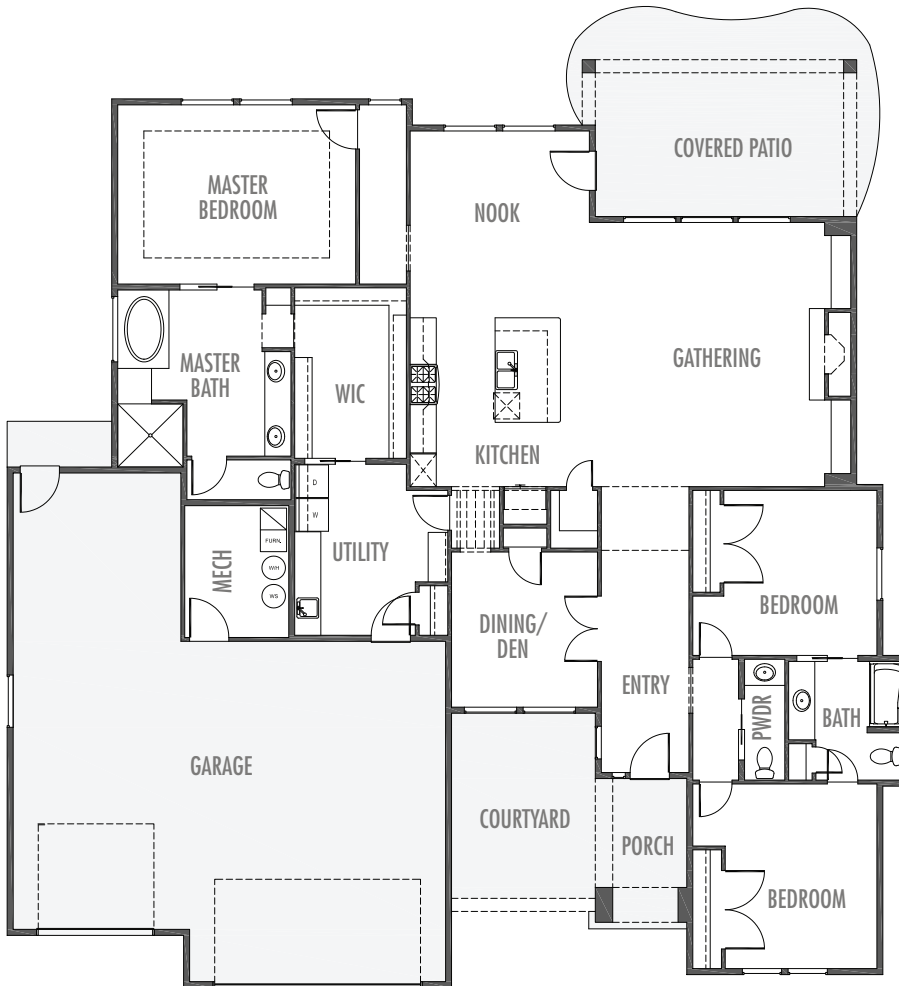

R. PEDERSEN

THE GABRIELLE

2567 Sq. Ft.
 3 Bedrooms
 2 ½ Bathrooms
 Formal Dining/Den
 Gathering Room with Fireplace
 Courtyard
 Huge Walk-in Closet
 4 Car Garage

To view floor plans and a gallery showing of our work, visit...

www.JamesClydeHomes.com

JAMES CLYDE *Homes*

RCE-689

*Floorplans are a representation of the homes and may vary significantly based on elevation and selected options and may change without notice. Optional features may be included at additional cost subject to construction cut off dates. Buyer to verify all. RCE-689