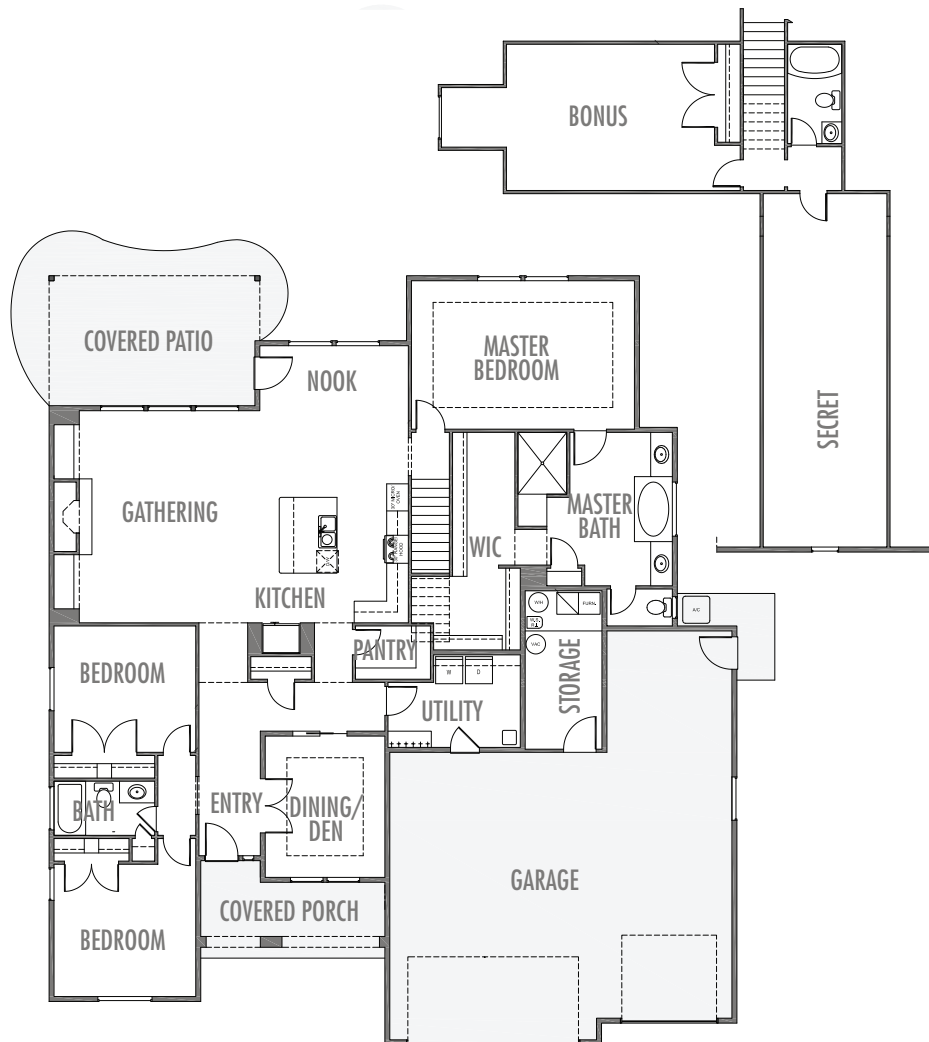

# THE HEATHER LYNN

3420 Sq. Ft.  
 3 Bedrooms  
 3 Bathrooms  
 Formal Dining/Den  
 Secret & Bonus Rooms  
 Large Gathering Room  
 5 Car Garage

To view floor plans and a gallery showing of our work, visit...