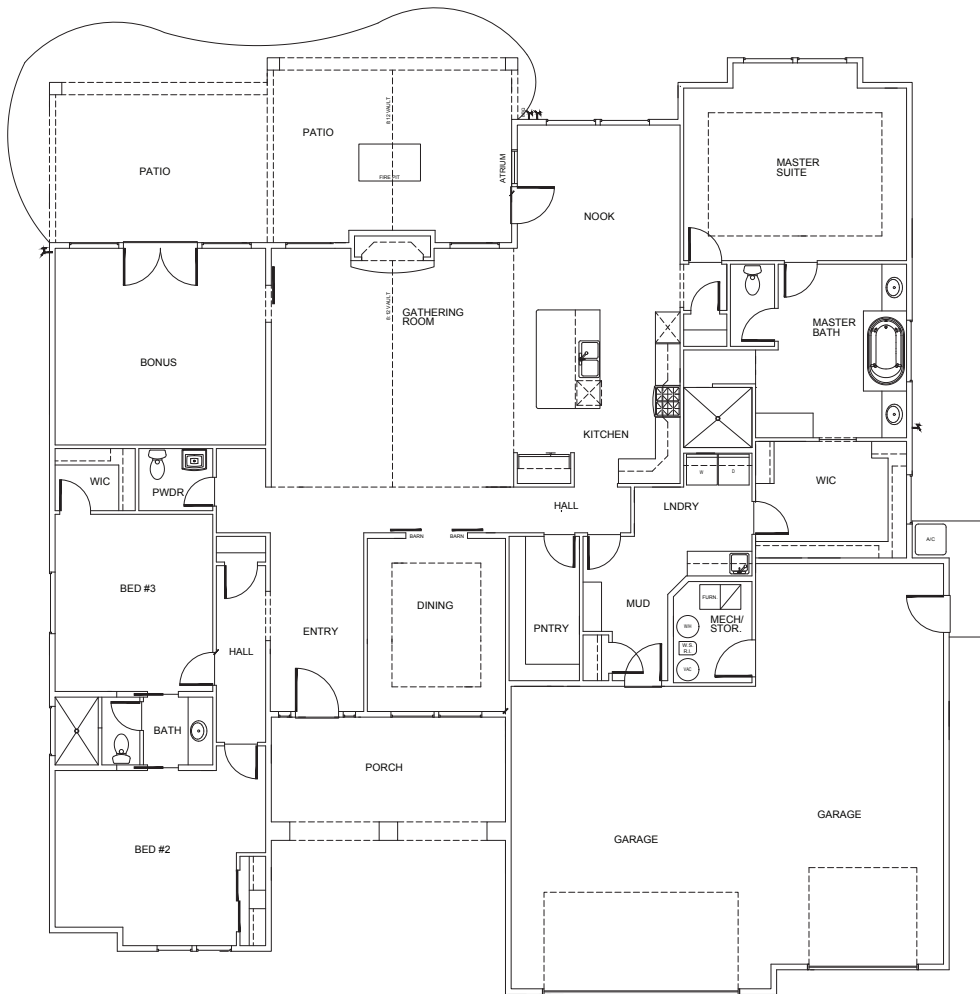

# THE JOSIE IDA

3,169 Sq. Ft.  
 3 Bedrooms  
 2½ Bathrooms  
 Bonus Room  
 Formal Dining Room  
 Large Gathering Room  
 Covered Patio with Fire Pit  
 3 Car Garage

To view floor plans and a gallery showing of our work, visit...