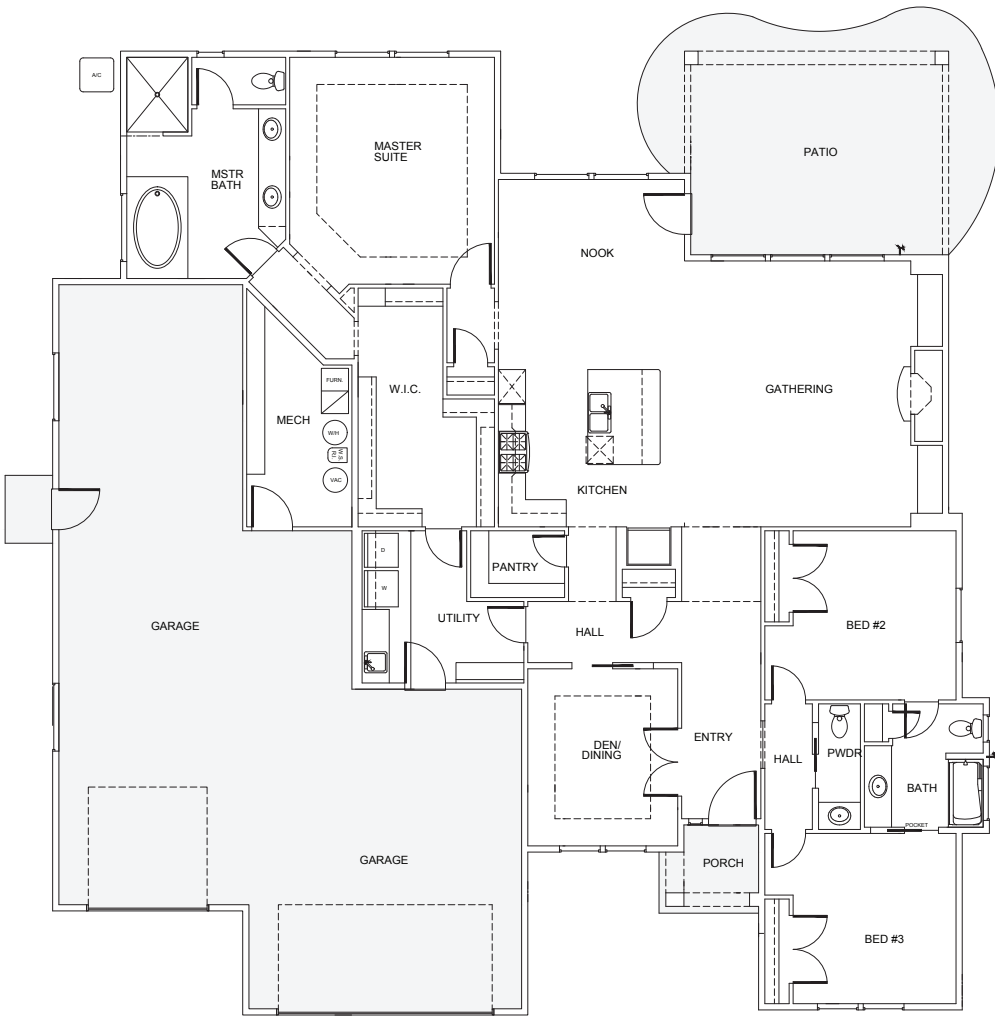

# THE RYKER CHAMBERLIN

2564 Sq. Ft.  
 3 Bedrooms  
 2½ Bathrooms  
 Den/Dining Room  
 Large Gathering Room  
 4 Car Garage

To view floor plans and a gallery showing of our work, visit...  
[www.JamesClydeHomes.com](http://www.JamesClydeHomes.com)

# JAMES CLYDE *Homes*

\*Floorplans are a representation of the homes and may vary significantly based on elevation and selected options and may change without notice. Optional features may be included at additional cost subject to construction cut off dates. Buyer to verify all. RCE-689