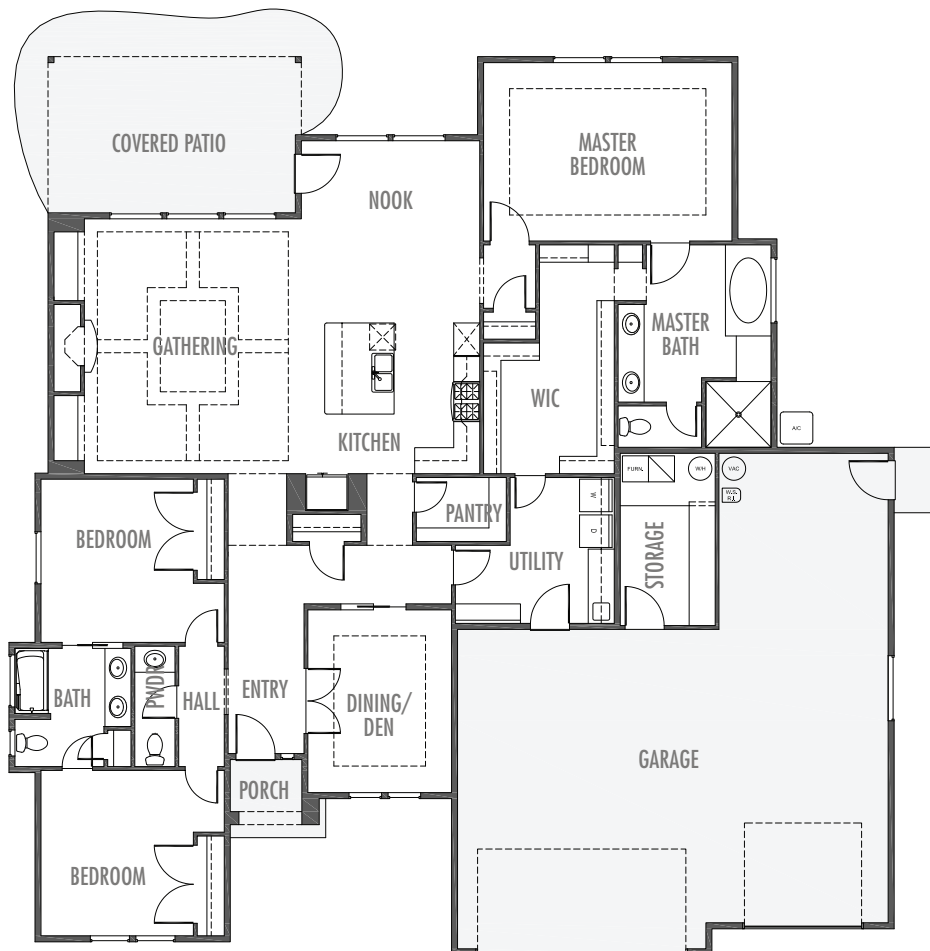

# THE SARIAH CHASE

2550 Sq. Ft.  
 3 Bedrooms  
 2 ½ Bathrooms  
 Formal Dining/Den  
 Gathering Room with Fireplace  
 Huge Walk-in Closet  
 4 Car Garage

To view floor plans and a gallery showing of our work, visit...