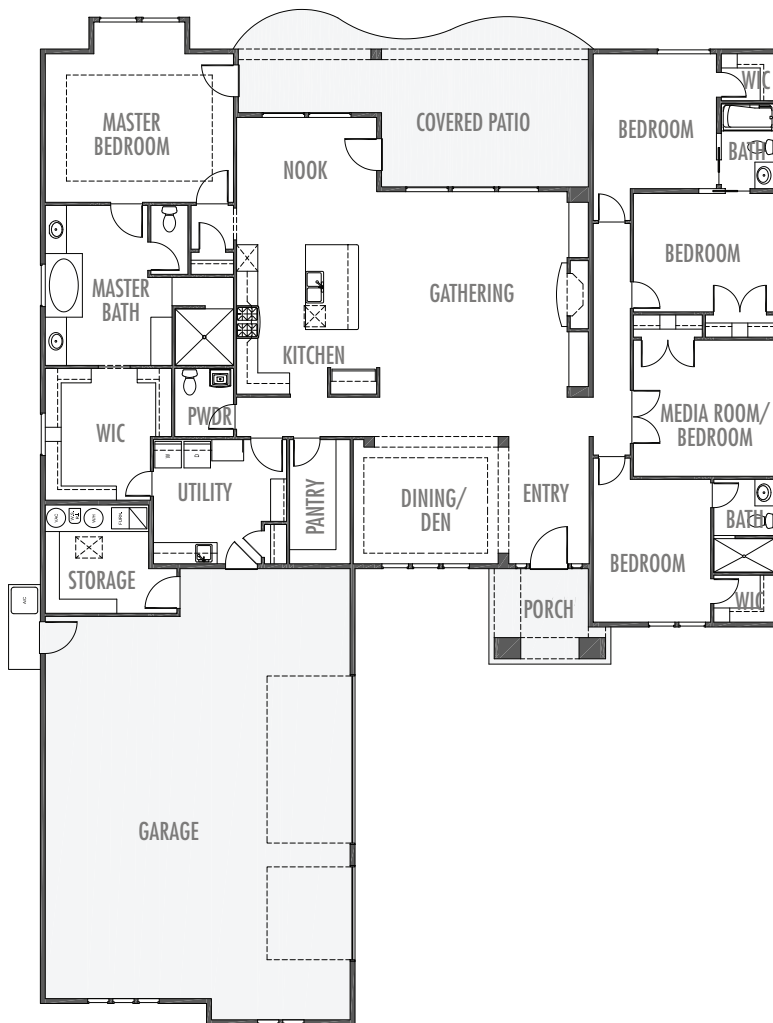

THE SIERRA DAWN

3183 Sq. Ft.
 4 Bedrooms
 3 ½ Bathrooms
 Formal Dining Room/Den
 Media Room /5th Bedroom
 Gathering Room with Fireplace
 Oversized Pantry
 Fire Pit
 4 Car Garage

To view floor plans and a gallery showing of our work, visit...