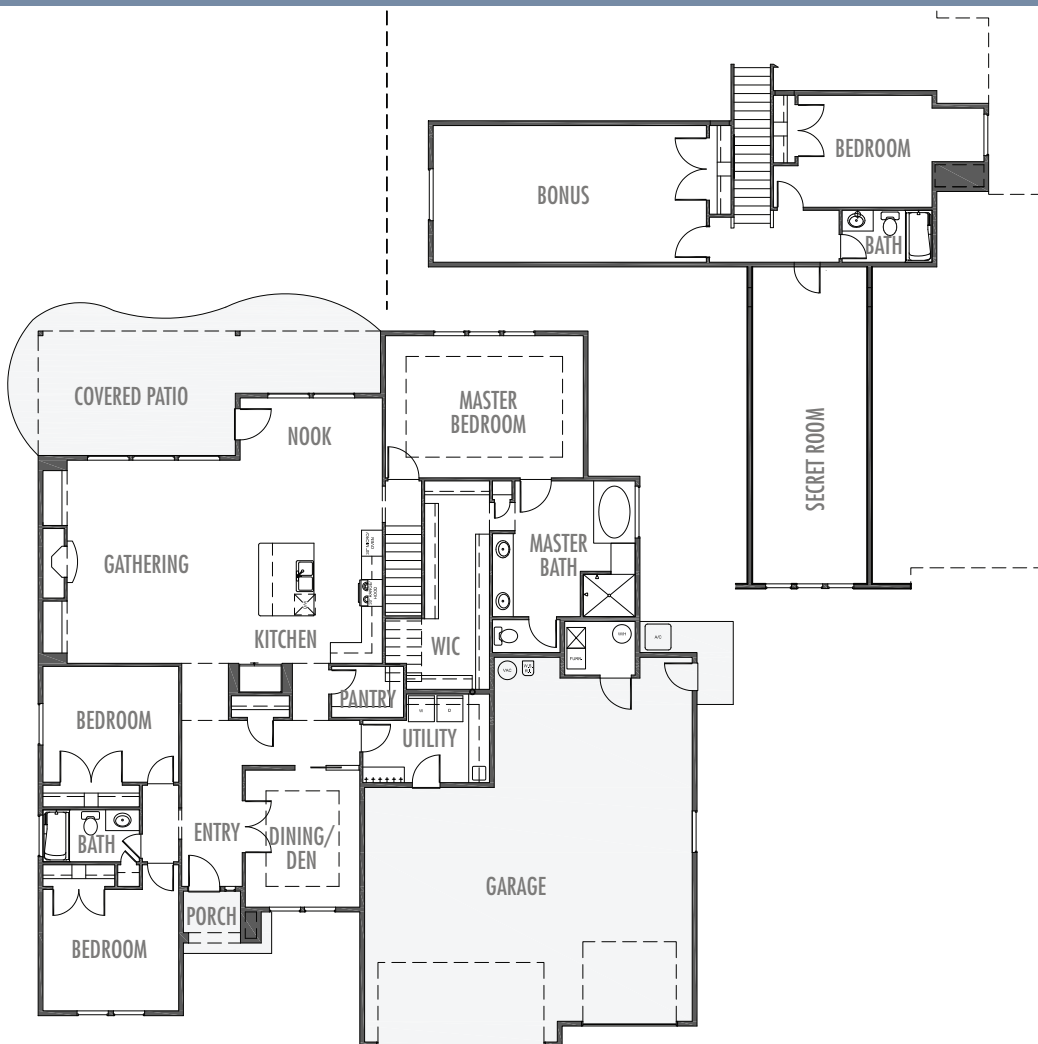

## THE TINA MARIE

3419 Sq. Ft.  
 4 Bedrooms  
 3 Baths  
 Bonus Room  
 Secret Room  
 Formal Dining Room/Den  
 Large Gathering Room  
 4 Car Garage

To view floor plans and a gallery showing of our work, visit...