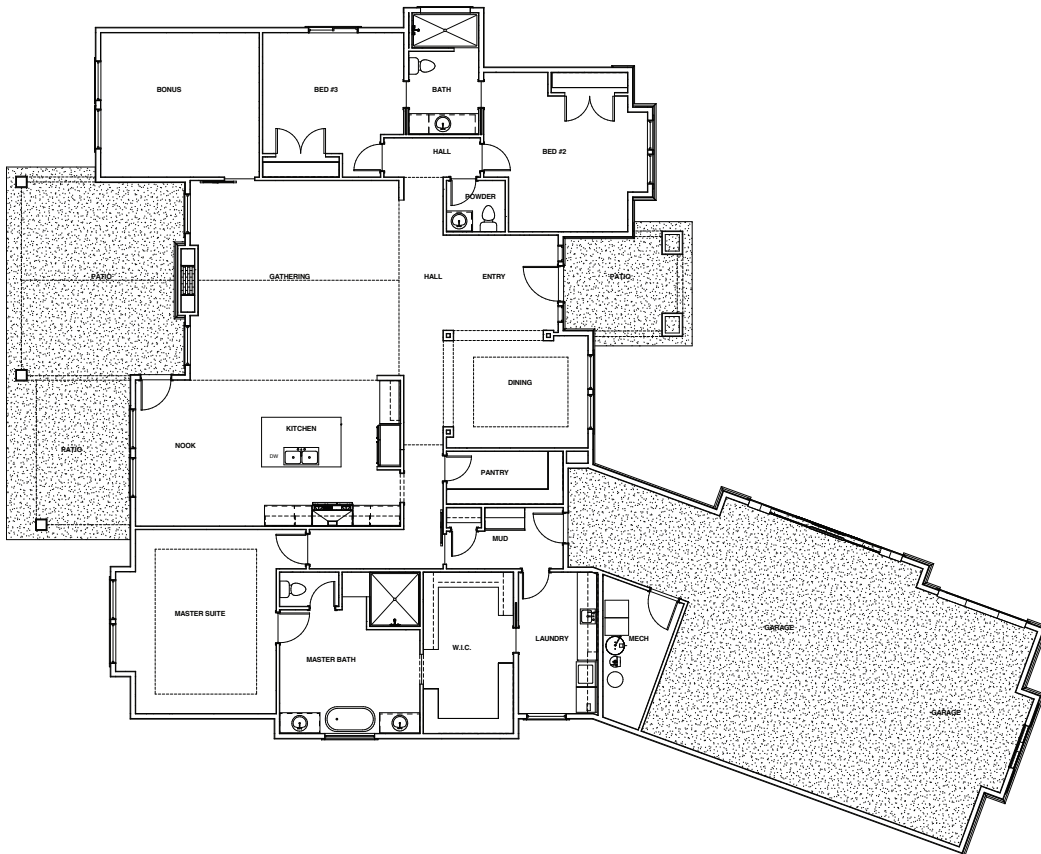

## THE TIFFANY

3,358 Sq. Ft.  
 3 Bedrooms  
 2 ½ Bathrooms  
 Formal Dining/Den  
 Bonus Room  
 3 Car Garage

To view floor plans and a gallery showing of our work, visit...

[www.JamesClydeHomes.com](http://www.JamesClydeHomes.com)