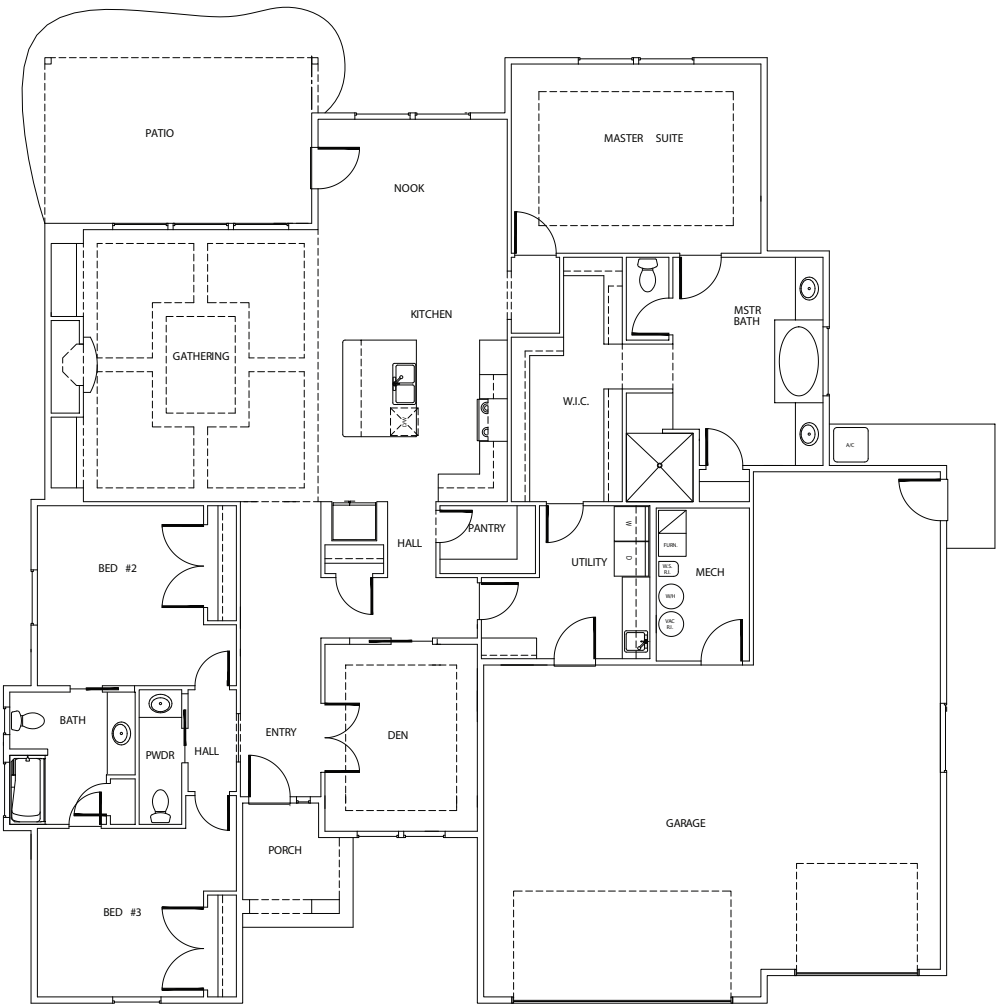

THE BRADLEY DAVID

2606 Sq. Ft.
 3 Bedrooms
 2 ½ Bathrooms
 Formal Dining/Den
 Gathering Room with Fireplace
 Huge Walk-in Closet
 3 Car Garage

To view floor plans and a gallery
 showing of our work, visit...
www.JamesClydeHomes.com

JAMES CLYDE *Homes*

*Floorplans are a representation of the homes and may vary significantly based on elevation and selected options and may change without notice. Optional features may be included at additional cost subject to construction cut off dates. Buyer to verify all. RCE-689