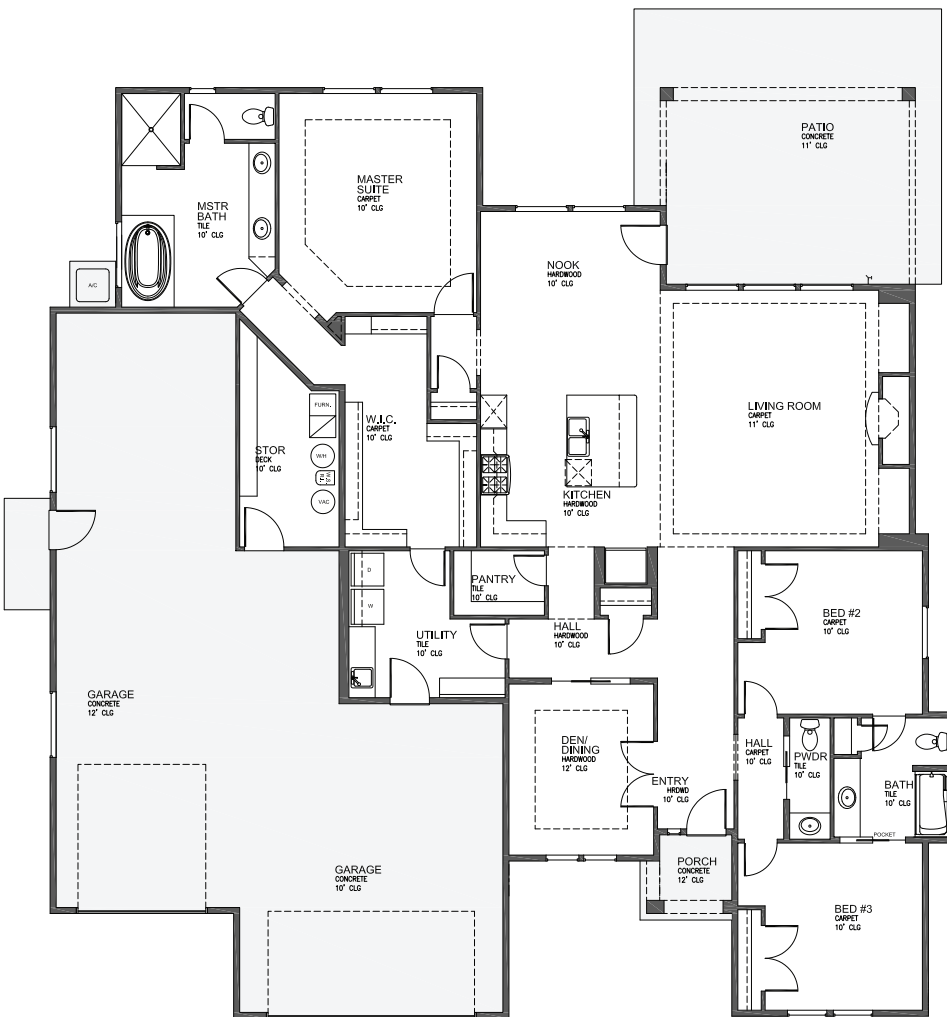

# THE CARSTON LYNN + BOAT

2568 Sq. Ft.  
 3 Bedrooms  
 2 ½ Bathrooms  
 Formal Dining/Den  
 Gathering Room with Fireplace  
 Huge Walk-in Closet  
 3 Car + Boat Garage

To view floor plans and a gallery showing of our work, visit...  
[www.JamesClydeHomes.com](http://www.JamesClydeHomes.com)

# JAMES CLYDE *Homes*

RCE-689

\*Floorplans are a representation of the homes and may vary significantly based on elevation and selected options and may change without notice. Optional features may be included at additional cost subject to construction cut off dates. Buyer to verify all. RCE-689