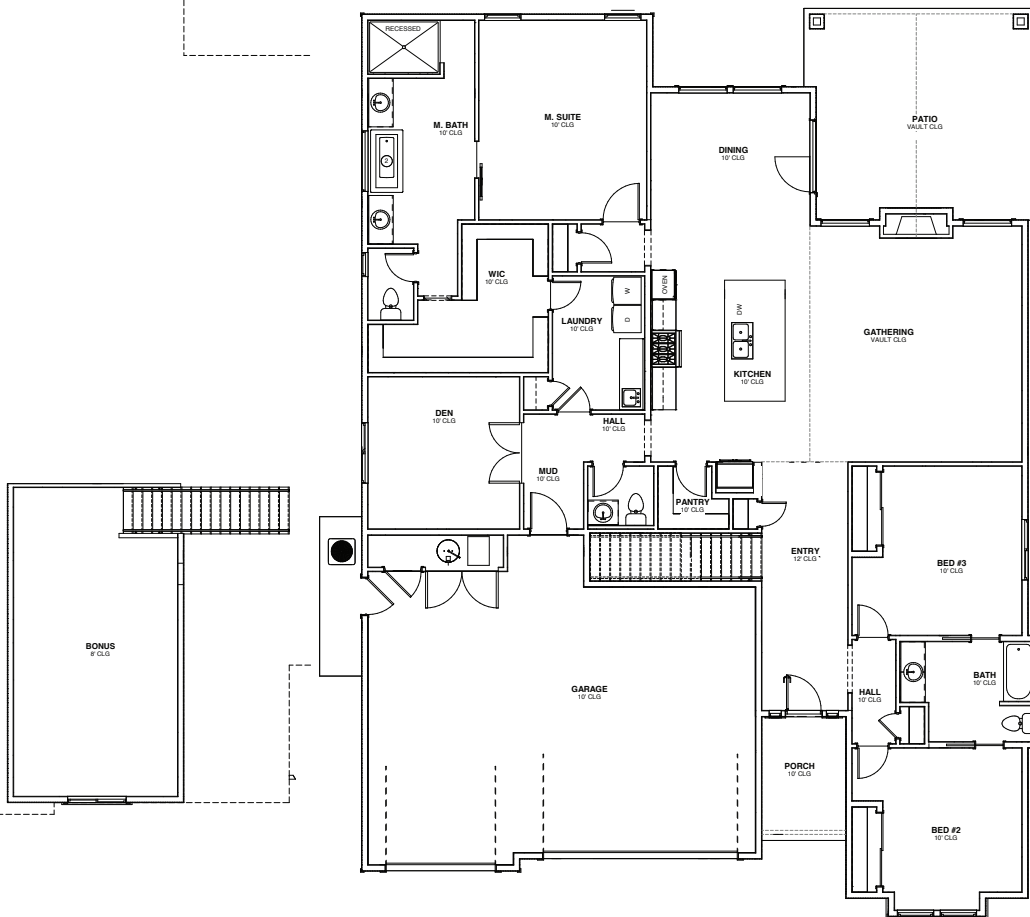

EVERLY GRACE

3023 Sq. Ft.
 3 Bedrooms
 2½ Bath
 Den
 Bonus Room
 Gathering Room with Fireplace
 Huge Walk-in Closet
 3 Car Garage

To view floor plans and a gallery showing of our work, visit...

www.JamesClydeHomes.com

JAMES CLYDE *Homes*

RCE-689

*Floorplans are a representation of the homes and may vary significantly based on elevation and selected options and may change without notice. Optional features may be included at additional cost subject to construction cut off dates. Buyer to verify all. RCE-689