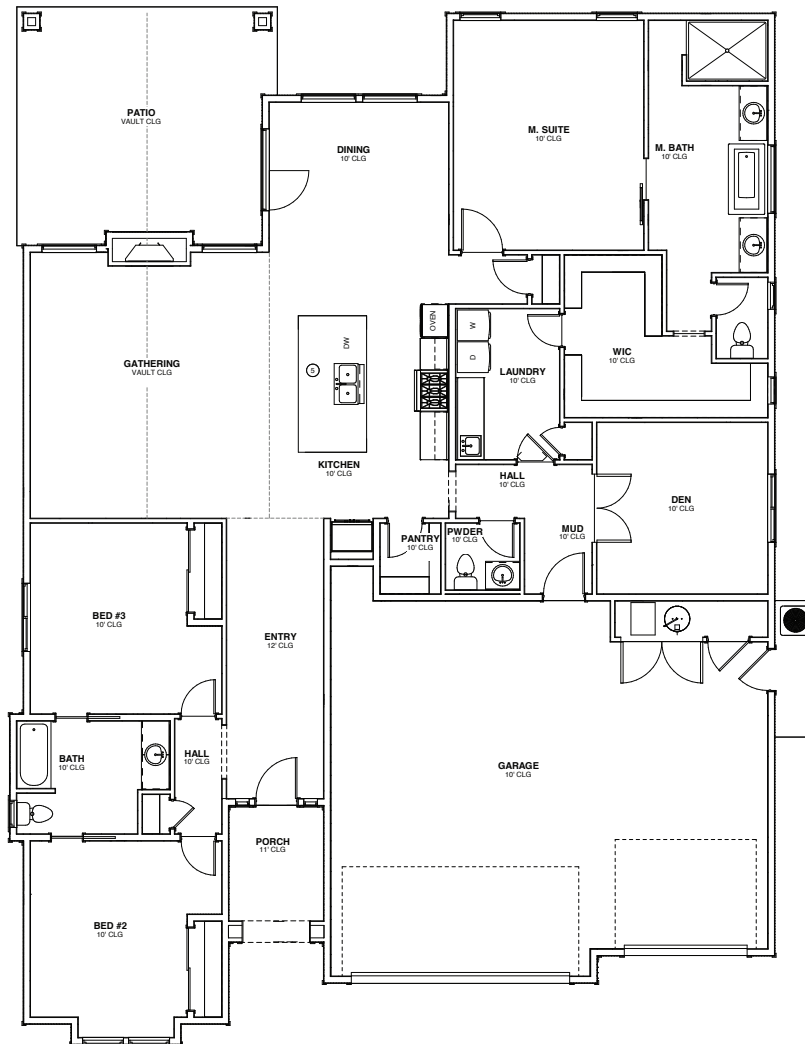

PEYTON TAYLOR

2578 Sq. Ft.
 3 Bedrooms
 2½ Bath
 Den
 Gathering Room with Fireplace
 Huge Walk-in Closet
 3 Car Garage

To view floor plans and a gallery showing of our work, visit...
www.JamesClydeHomes.com

JAMES CLYDE *Homes*

*Floorplans are a representation of the homes and may vary significantly based on elevation and selected options and may change without notice. Optional features may be included at additional cost subject to construction cut off dates. Buyer to verify all. RCE-689