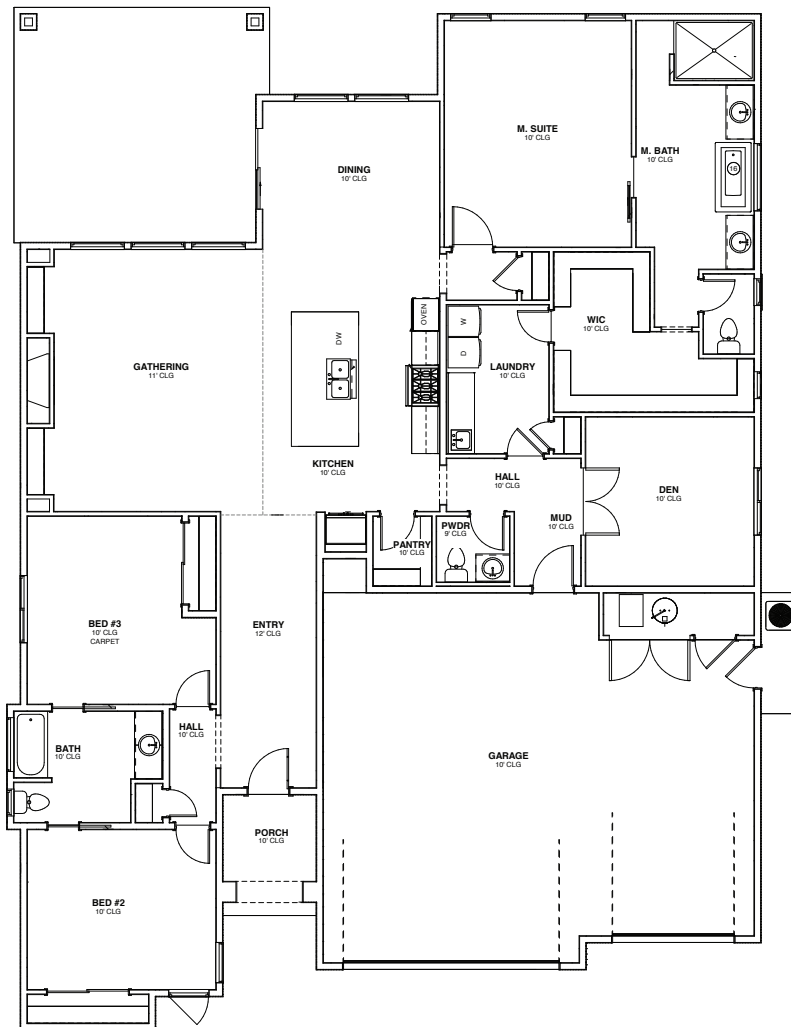

CANNON LEE

2574 Sq. Ft.
 3 Bedrooms
 2½ Bath
 Den
 Gathering Room with Fireplace
 Huge Walk-in Closet
 3 Car Garage

To view floor plans and a gallery showing of our work, visit...

www.JamesClydeHomes.com