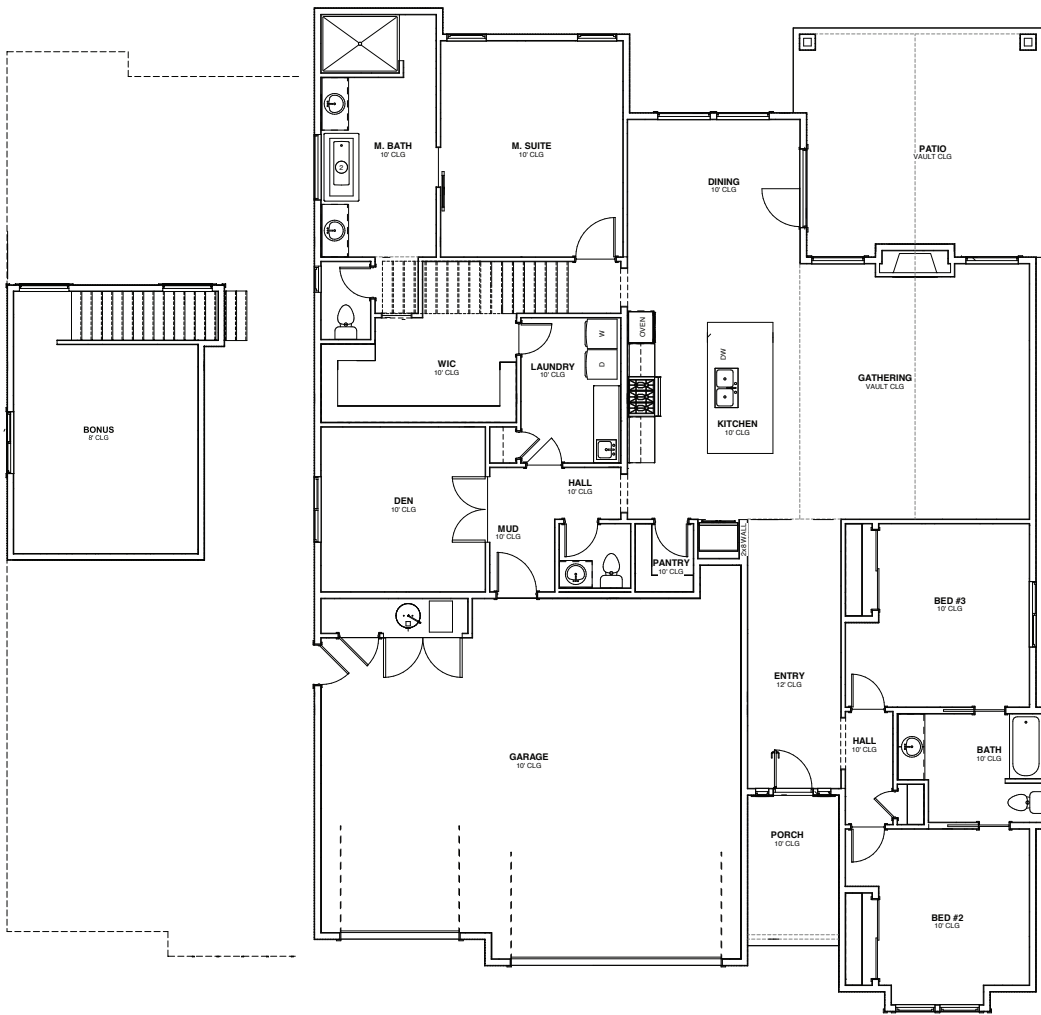

CHARLOTTE ROSE

2891 Sq. Ft.
 3 Bedrooms
 2½ Bath
 Den
 Bonus Room
 Gathering Room with Fireplace
 Huge Walk-in Closet
 3 Car Garage

To view floor plans and a gallery showing of our work, visit...
www.JamesClydeHomes.com

JAMES CLYDE *Homes*

*Floorplans are a representation of the homes and may vary significantly based on elevation and selected options and may change without notice. Optional features may be included at additional cost subject to construction cut off dates. Buyer to verify all. RCE-689