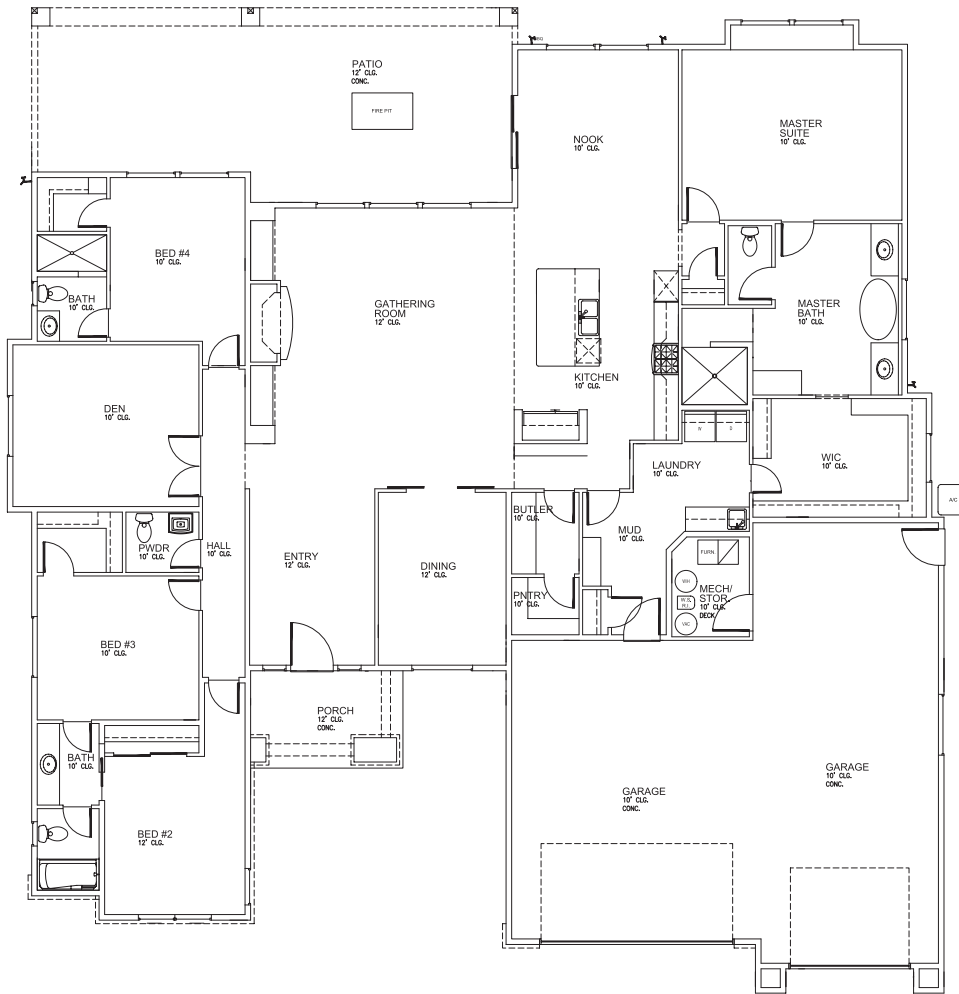

# THE DYLAN THOMAS

77'-0" (OVERALL)

- 3,409 Sq. Ft.
- 4 Bedrooms
- 3 1/2 Bathrooms
- Den
- Large Gathering Room
- Patio
- 3+ Car Garage

To view floor plans and a gallery showing of our work, visit...  
[www.JamesClydeHomes.com](http://www.JamesClydeHomes.com)

# JAMES CLYDE Homes

RCE-689

\*Floorplans are a representation of the homes and may vary significantly based on elevation and selected options and may change without notice. Optional features may be included at additional cost subject to construction cut off dates. Buyer to verify all. RCE-689