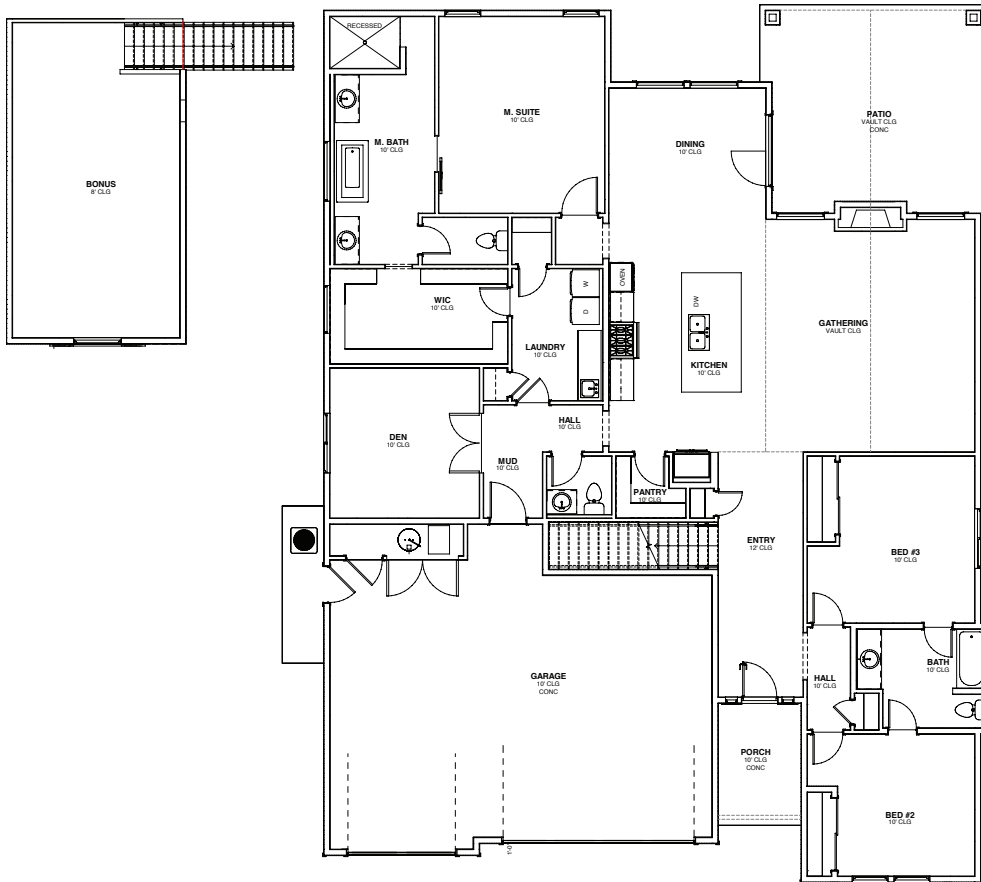

THE EMMA RAINE

3,011 Sq. Ft.
 3 Bedrooms
 2 ½ Bathrooms
 Bonus Room
 Den
 Large Gathering Room
 Covered Patio
 3 Car Garage

To view floor plans and a gallery
 showing of our work, visit...
www.JamesClydeHomes.com

JAMES CLYDE *Homes*

RCE-689  

*Floorplans are a representation of the homes and may vary significantly based on elevation and selected options and may change without notice. Optional features may be included at additional cost subject to construction cut off dates. Buyer to verify all. RCE-689