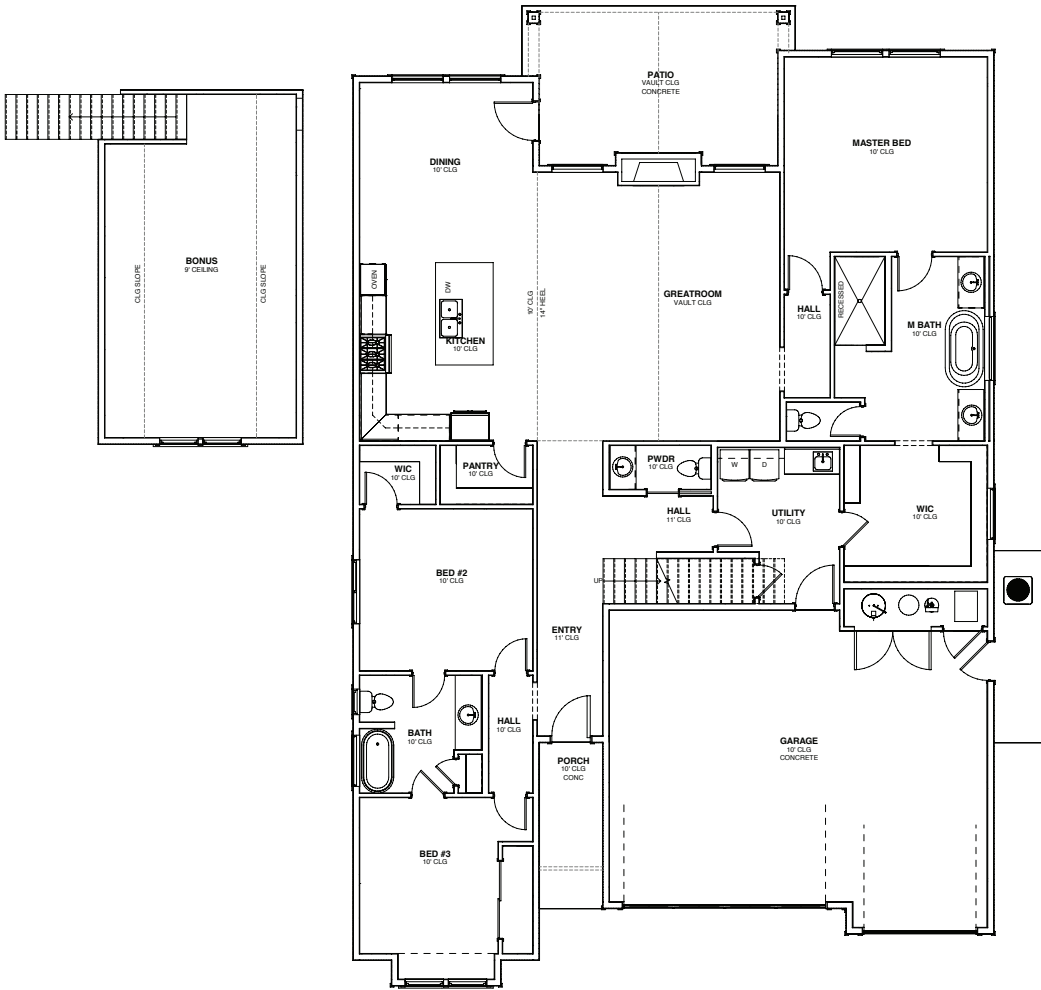

# THE HENRY PAUL

- 2,896 Sq. Ft.
- 3 Bedrooms
- 2 ½ Bathrooms
- Bonus Room
- Large Gathering Room
- Covered Patio
- 3 Car Garage

To view floor plans and a gallery showing of our work, visit...

[www.JamesClydeHomes.com](http://www.JamesClydeHomes.com)

# JAMES CLYDE *Homes*

\*Floorplans are a representation of the homes and may vary significantly based on elevation and selected options and may change without notice. Optional features may be included at additional cost subject to construction cut off dates. Buyer to verify all. RCE-689