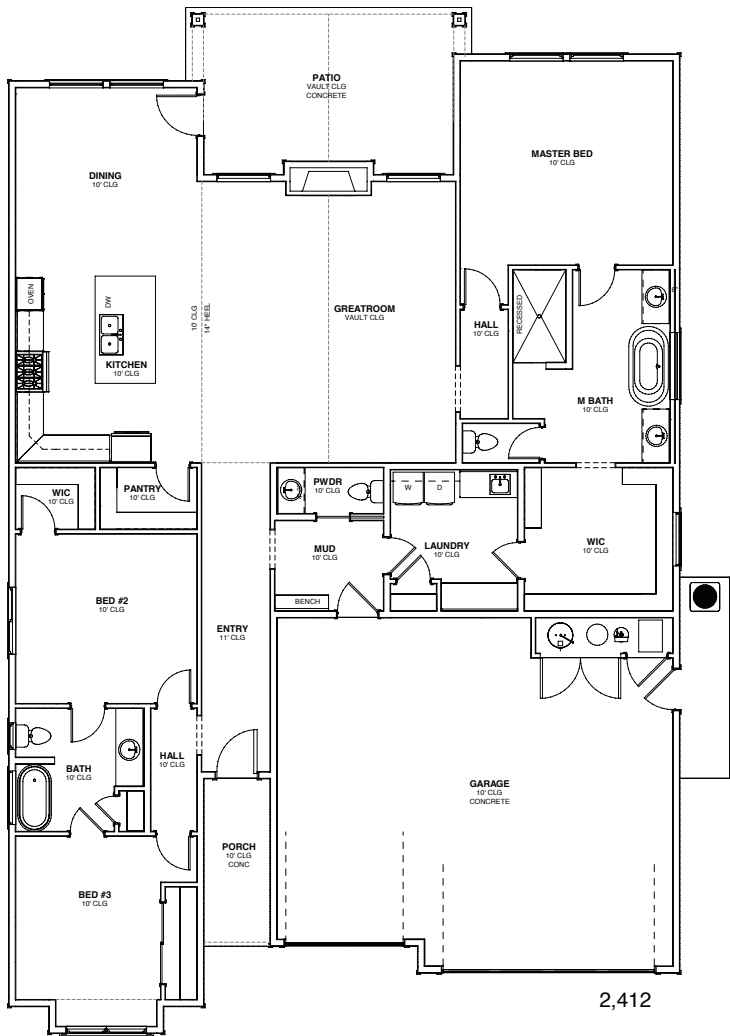

R. PEDERSEN

THE HUNTER BLAIN

- 2,412 Sq. Ft.
- 3 Bedrooms
- 2 ½ Bathrooms
- Large Gathering Room
- Covered Patio
- 3 Car Garage

To view floor plans and a gallery showing of our work, visit...
www.JamesClydeHomes.com

JAMES CLYDE Homes

*Floorplans are a representation of the homes and may vary significantly based on elevation and selected options and may change without notice. Optional features may be included at additional cost subject to construction cut off dates. Buyer to verify all. RCE-689