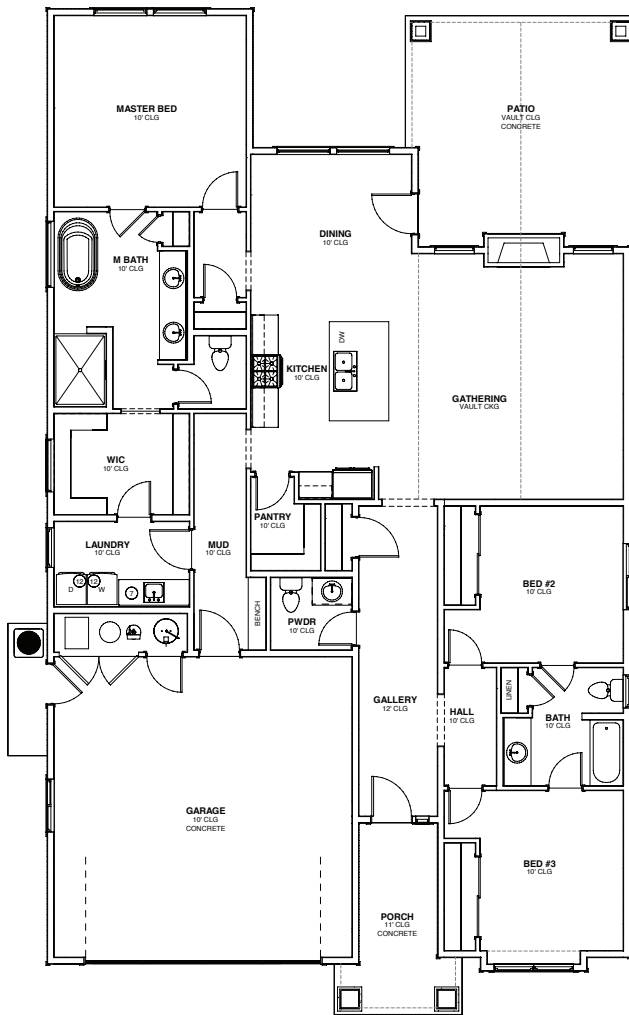

# THE KATIE ELIZABETH

2,124 Sq. Ft.  
 3 Bedrooms  
 2 ½ Bathrooms  
 Large Gathering Room  
 Covered Patio  
 3 Car Garage

To view floor plans and a gallery showing of our work, visit...

[www.JamesClydeHomes.com](http://www.JamesClydeHomes.com)

# JAMES CLYDE *Homes*

RCE-689  

\*Floorplans are a representation of the homes and may vary significantly based on elevation and selected options and may change without notice. Optional features may be included at additional cost subject to construction cut off dates. Buyer to verify all. RCE-689