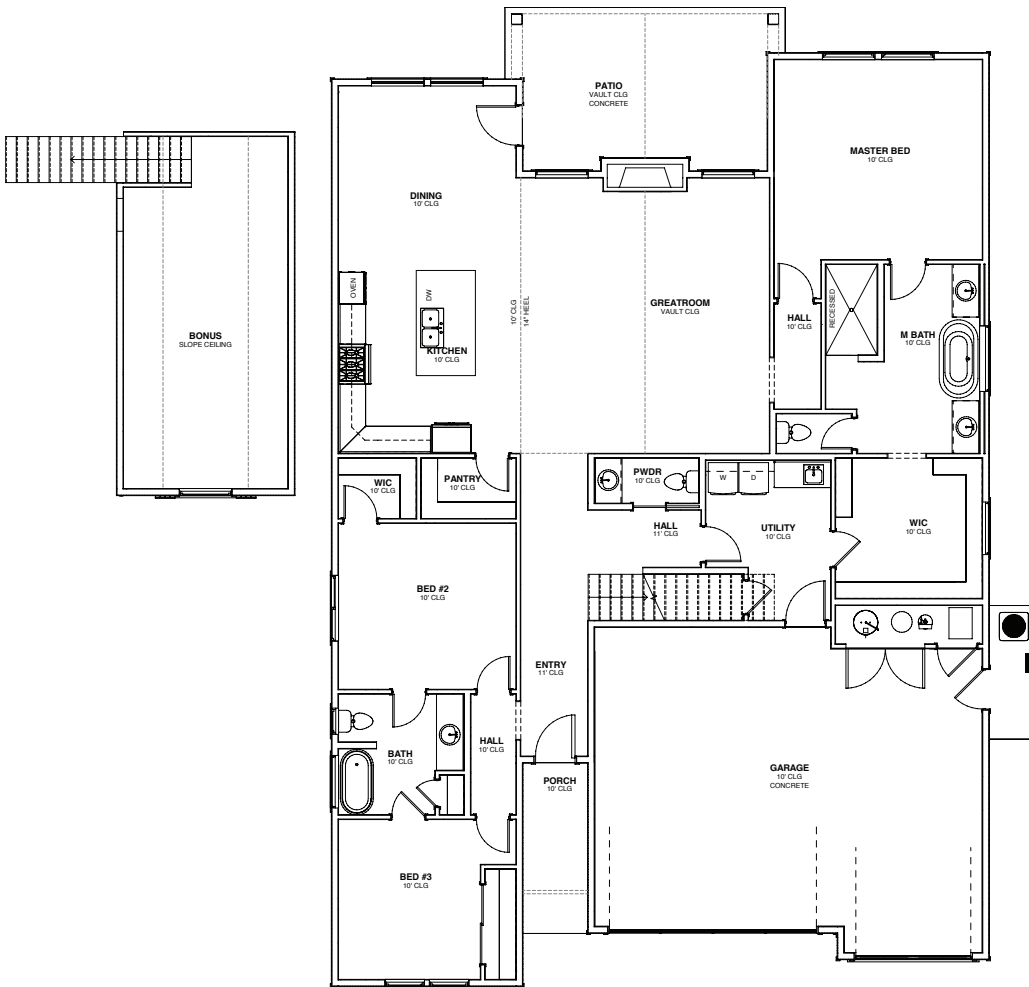

# THE LILY DAWN

2,815 Sq. Ft.  
 3 Bedrooms  
 2 ½ Bathrooms  
 Bonus Room  
 Large Gathering Room  
 Covered Patio  
 3 Car Garage

To view floor plans and a gallery showing of our work, visit...

[www.JamesClydeHomes.com](http://www.JamesClydeHomes.com)

# JAMES CLYDE *Homes*

RCE-689  

\*Floorplans are a representation of the homes and may vary significantly based on elevation and selected options and may change without notice. Optional features may be included at additional cost subject to construction cut off dates. Buyer to verify all. RCE-689