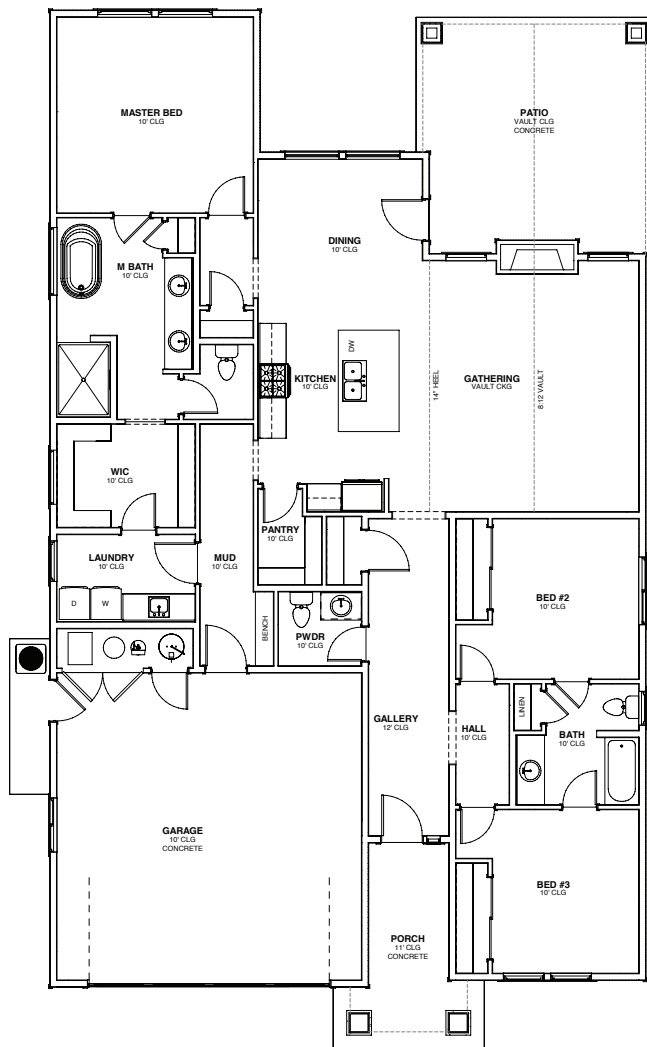

THE MADISON NICOLE

2,116 Sq. Ft.
 3 Bedrooms
 2 ½ Bathrooms
 Large Gathering Room
 Covered Patio
 3 Car Garage

To view floor plans and a gallery showing of our work, visit...

www.JamesClydeHomes.com

JAMES CLYDE *Homes*

RCE-689  

*Floorplans are a representation of the homes and may vary significantly based on elevation and selected options and may change without notice. Optional features may be included at additional cost subject to construction cut off dates. Buyer to verify all. RCE-689