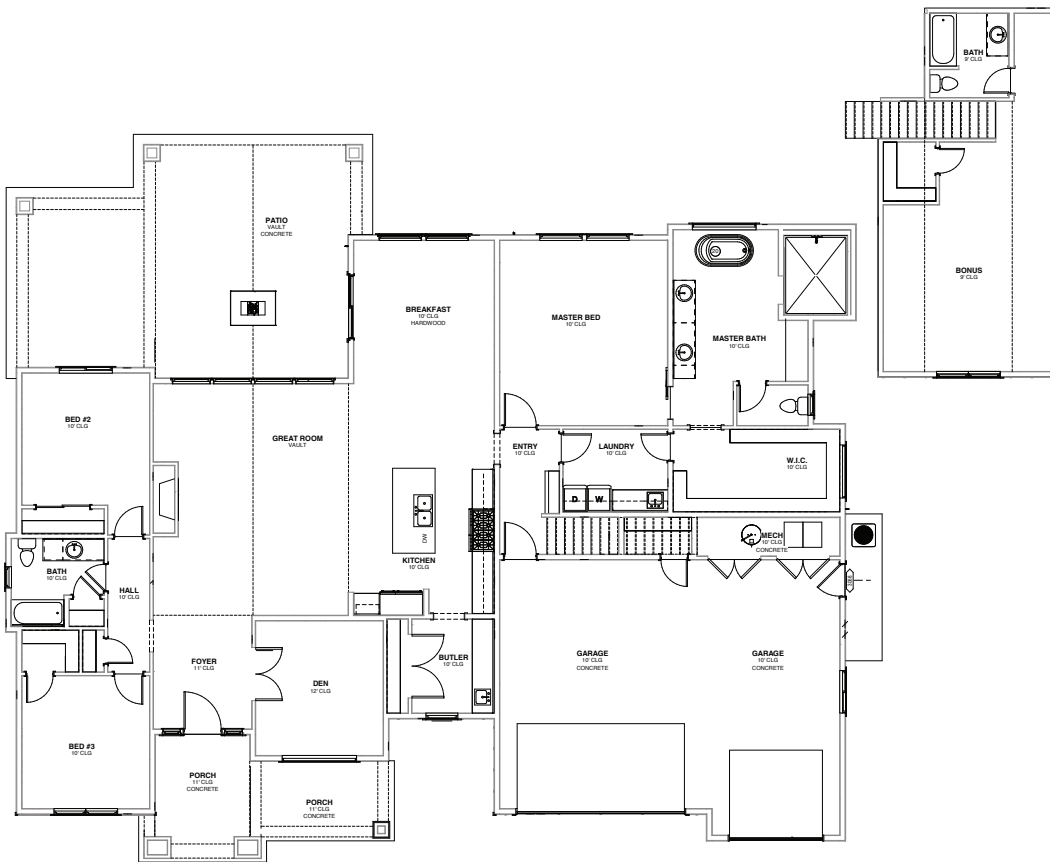

# THE NORA IVY

- 3,300 Sq. Ft.
- 3 Bedrooms
- 3 Bathrooms
- Den
- Bonus
- Large Gathering Room
- Patio
- 3 Car Garage

To view floor plans and a gallery showing of our work, visit...  
[www.JamesClydeHomes.com](http://www.JamesClydeHomes.com)

# JAMES CLYDE Homes

RCE-689  

\*Floorplans are a representation of the homes and may vary significantly based on elevation and selected options and may change without notice. Optional features may be included at additional cost subject to construction cut off dates. Buyer to verify all. RCE-689