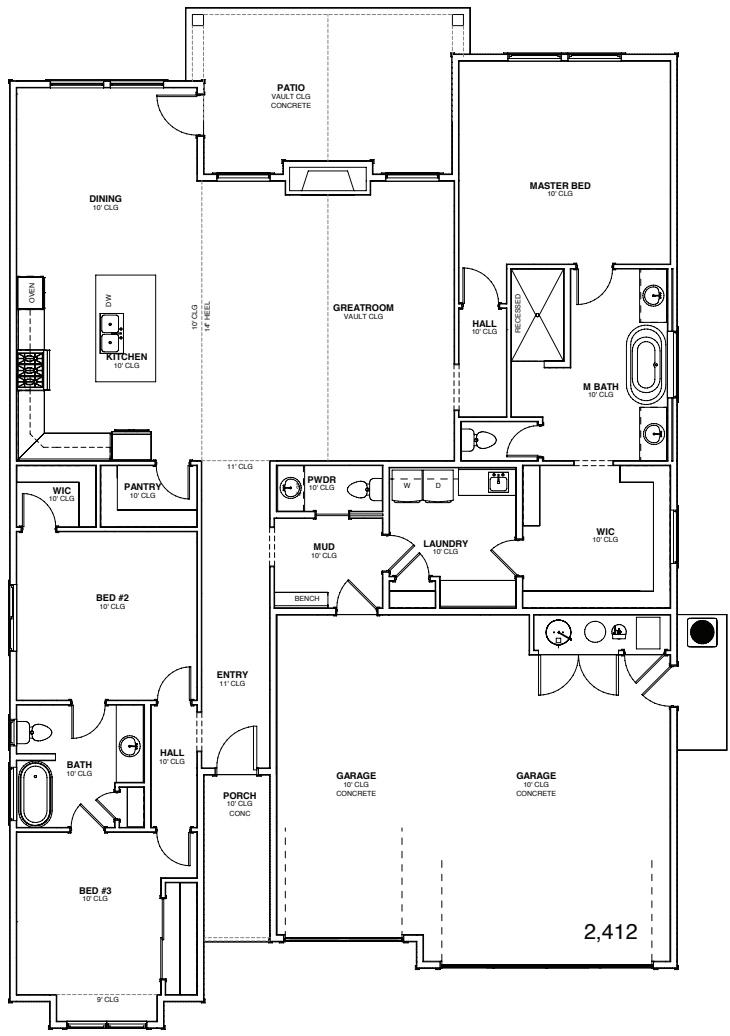

THE SOPHIE JANE

- 2,412 Sq. Ft.
- 3 Bedrooms
- 2 ½ Bathrooms
- Large Gathering Room
- Covered Patio
- 3 Car Garage

To view floor plans and a gallery showing of our work, visit...
www.JamesClydeHomes.com

JAMES CLYDE Homes

*Floorplans are a representation of the homes and may vary significantly based on elevation and selected options and may change without notice. Optional features may be included at additional cost subject to construction cut off dates. Buyer to verify all. RCE-689