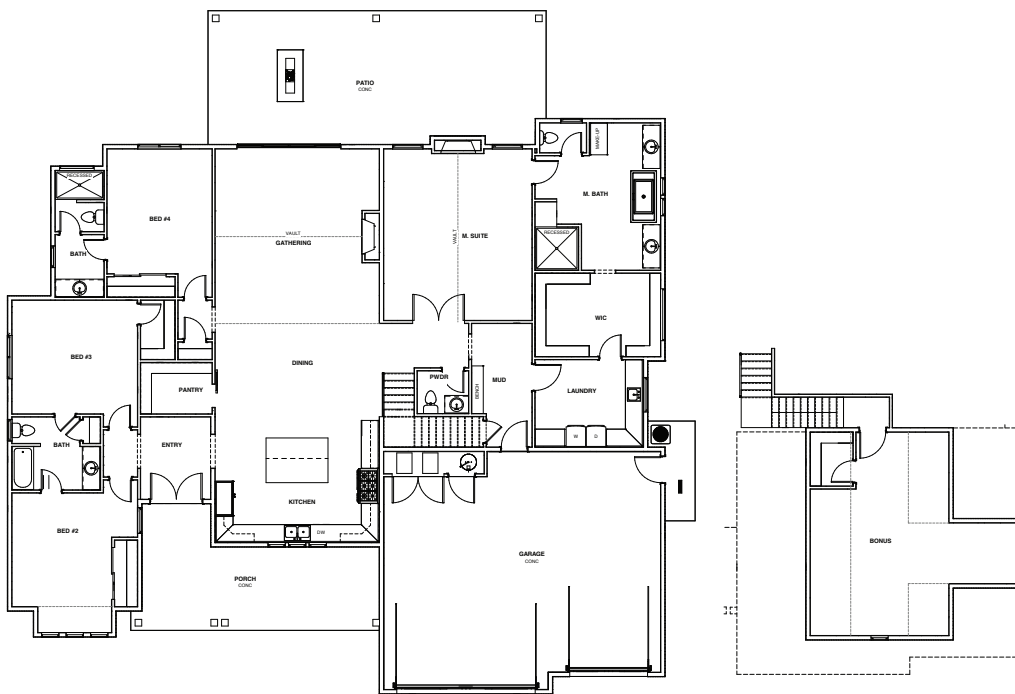

# THE SAVANNAH GRACE

3,684 Sq. Ft.  
 4 Bedrooms  
 3 ½ Bathrooms  
 Large Gathering Room  
 Bonus Room  
 Oversized 3 Car Garage

To view floor plans and a gallery showing of our work, visit...

[www.JamesClydeHomes.com](http://www.JamesClydeHomes.com)