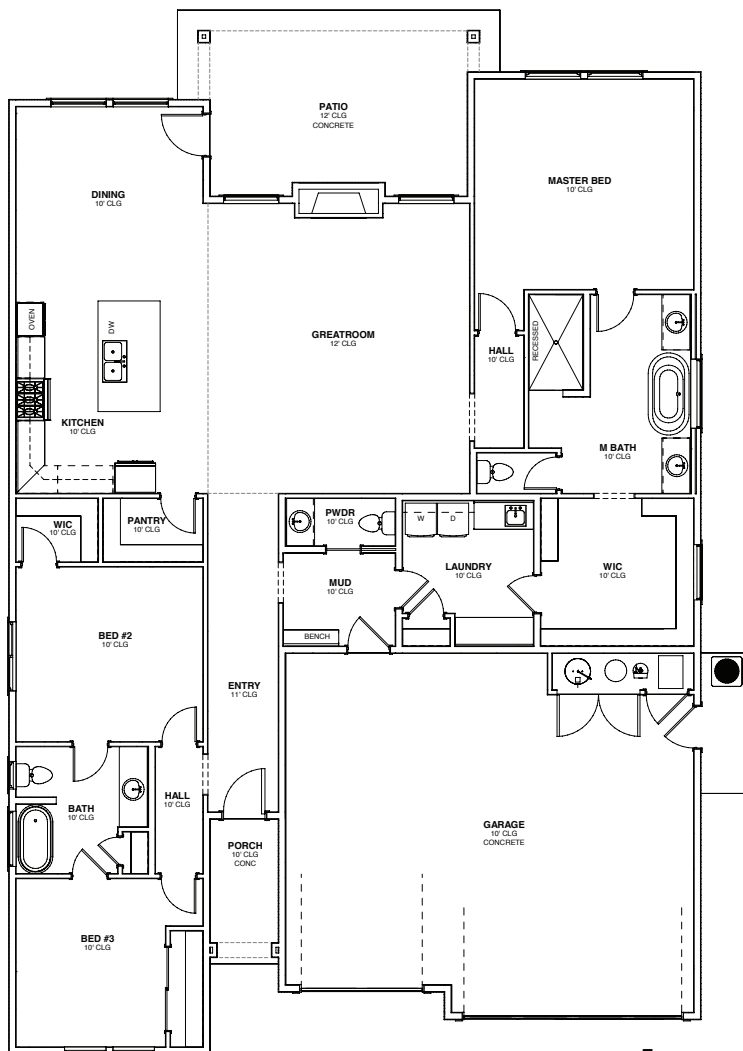

THE TITAN GREY

2,395 Sq. Ft.
 3 Bedrooms
 2 ½ Bathrooms
 Large Gathering Room
 Covered Patio
 3 Car Garage

To view floor plans and a gallery showing of our work, visit...
www.JamesClydeHomes.com

JAMES CLYDE *Homes*

RCE-689  

*Floorplans are a representation of the homes and may vary significantly based on elevation and selected options and may change without notice. Optional features may be included at additional cost subject to construction cut off dates. Buyer to verify all. RCE-689