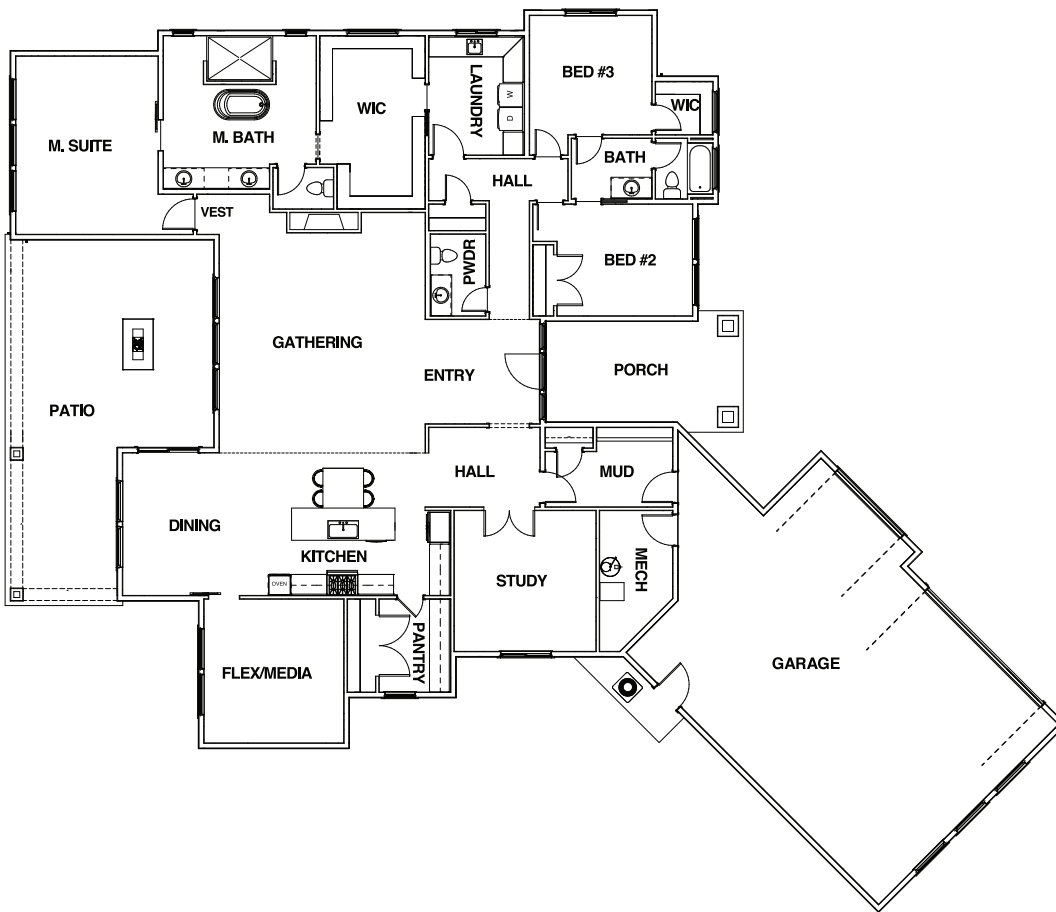

# THE TEGAN TROY

3454 Sq. Ft.  
 3 bedrooms  
 2½ Bathrooms  
 Flex/Media  
 Study  
 Large gathering room  
 Covered patio with fire pit  
 3 car garage

To view floor plans and a gallery showing of our work, visit...